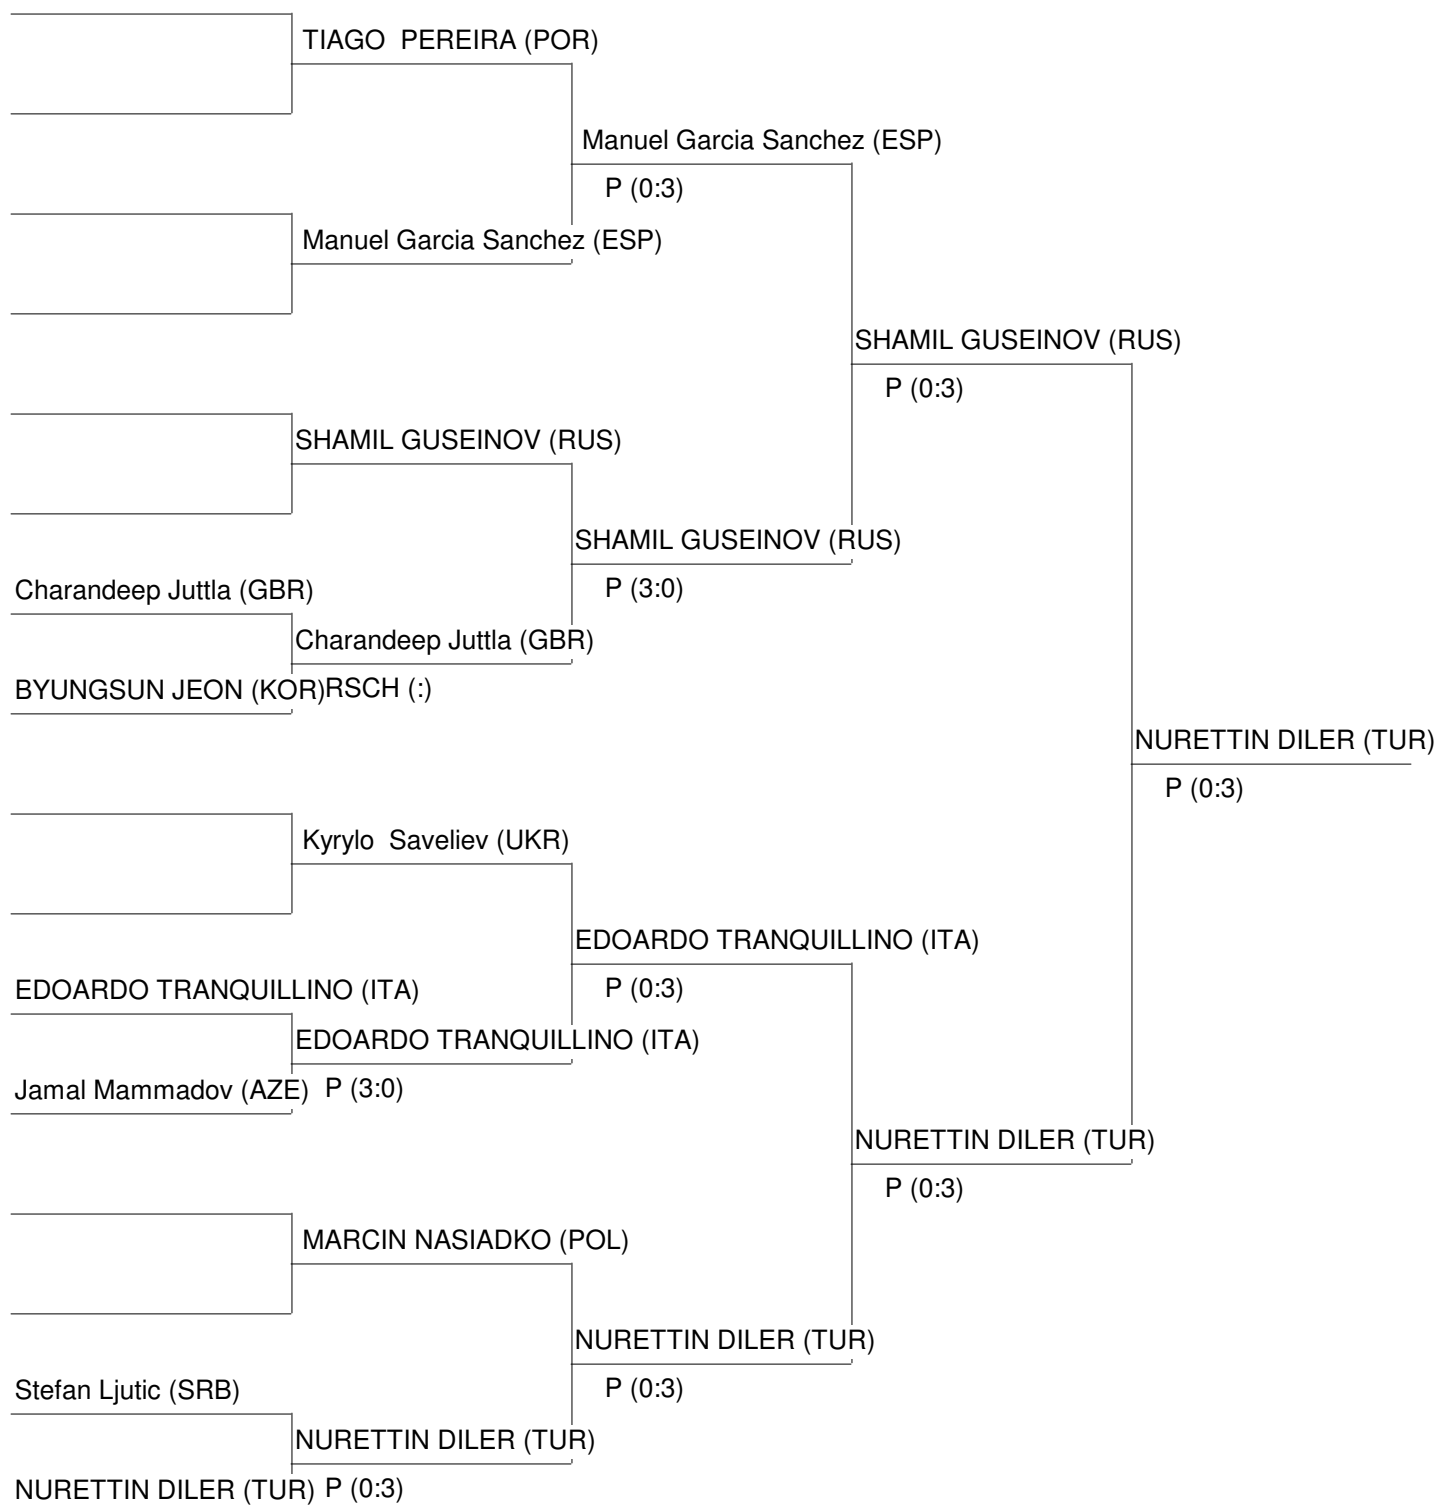

KL men -57 kg

WORLD CHAMPIONSHIPS 2015 (KL, K1, LK)

Belgrade [SRB]

21.10.2015 - 01.11.2015

KL men -63 kg

WORLD CHAMPIONSHIPS 2015 (KL, K1, LK)

Belgrade [SRB]

21.10.2015 - 01.11.2015