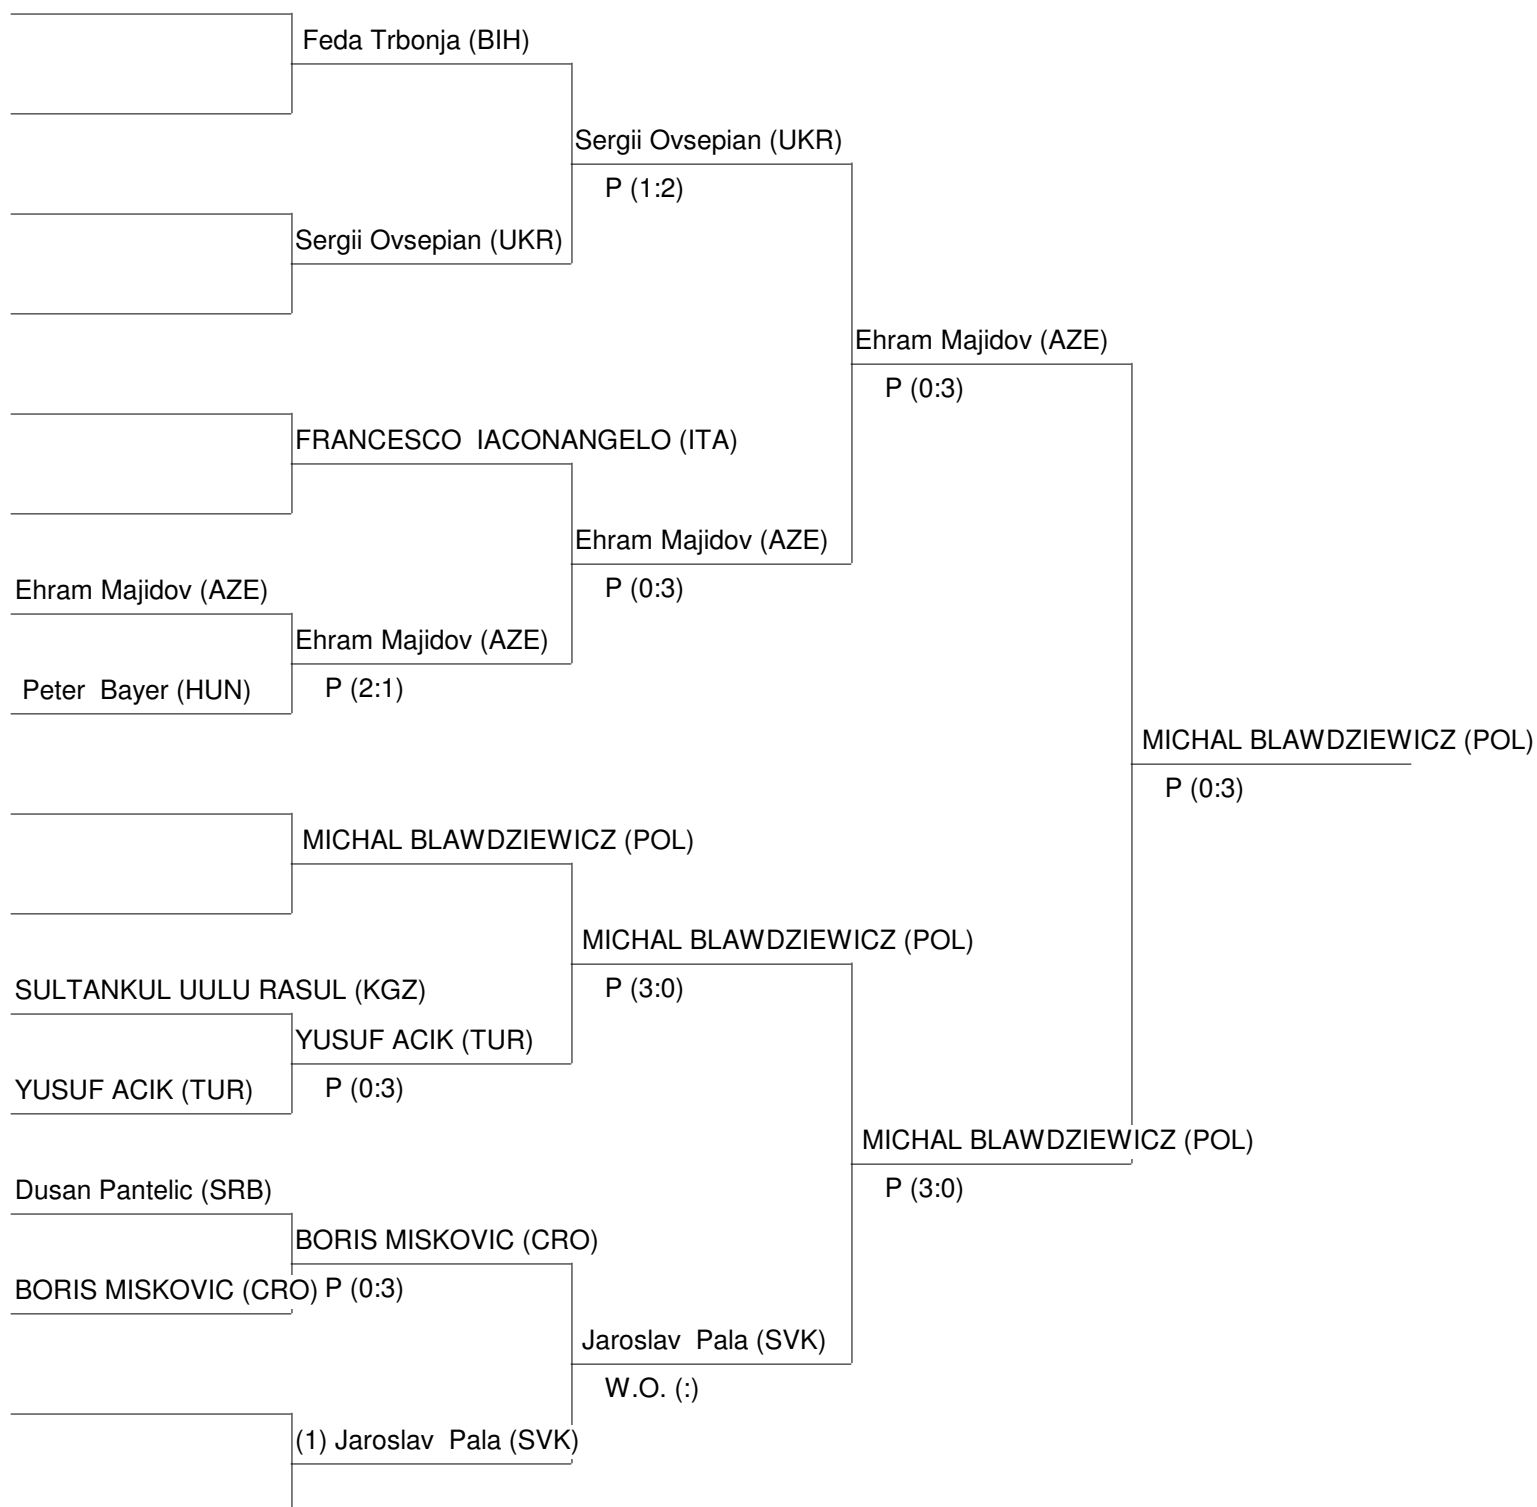

21.10.2015 - 01.11.2015

KL men +94 kg

WORLD CHAMPIONSHIPS 2015 (KL, K1, LK)

Belgrade [SRB]

21.10.2015 - 01.11.2015

KL women -50 kg

WORLD CHAMPIONSHIPS 2015 (KL, K1, LK)
Belgrade [SRB]
21.10.2015 - 01.11.2015

KL women -55 kg

WORLD CHAMPIONSHIPS 2015 (KL, K1, LK)
 Belgrade [SRB]
 21.10.2015 - 01.11.2015

KL women -60 kg

WORLD CHAMPIONSHIPS 2015 (KL, K1, LK)
 Belgrade [SRB]
 21.10.2015 - 01.11.2015

KL women -65 kg