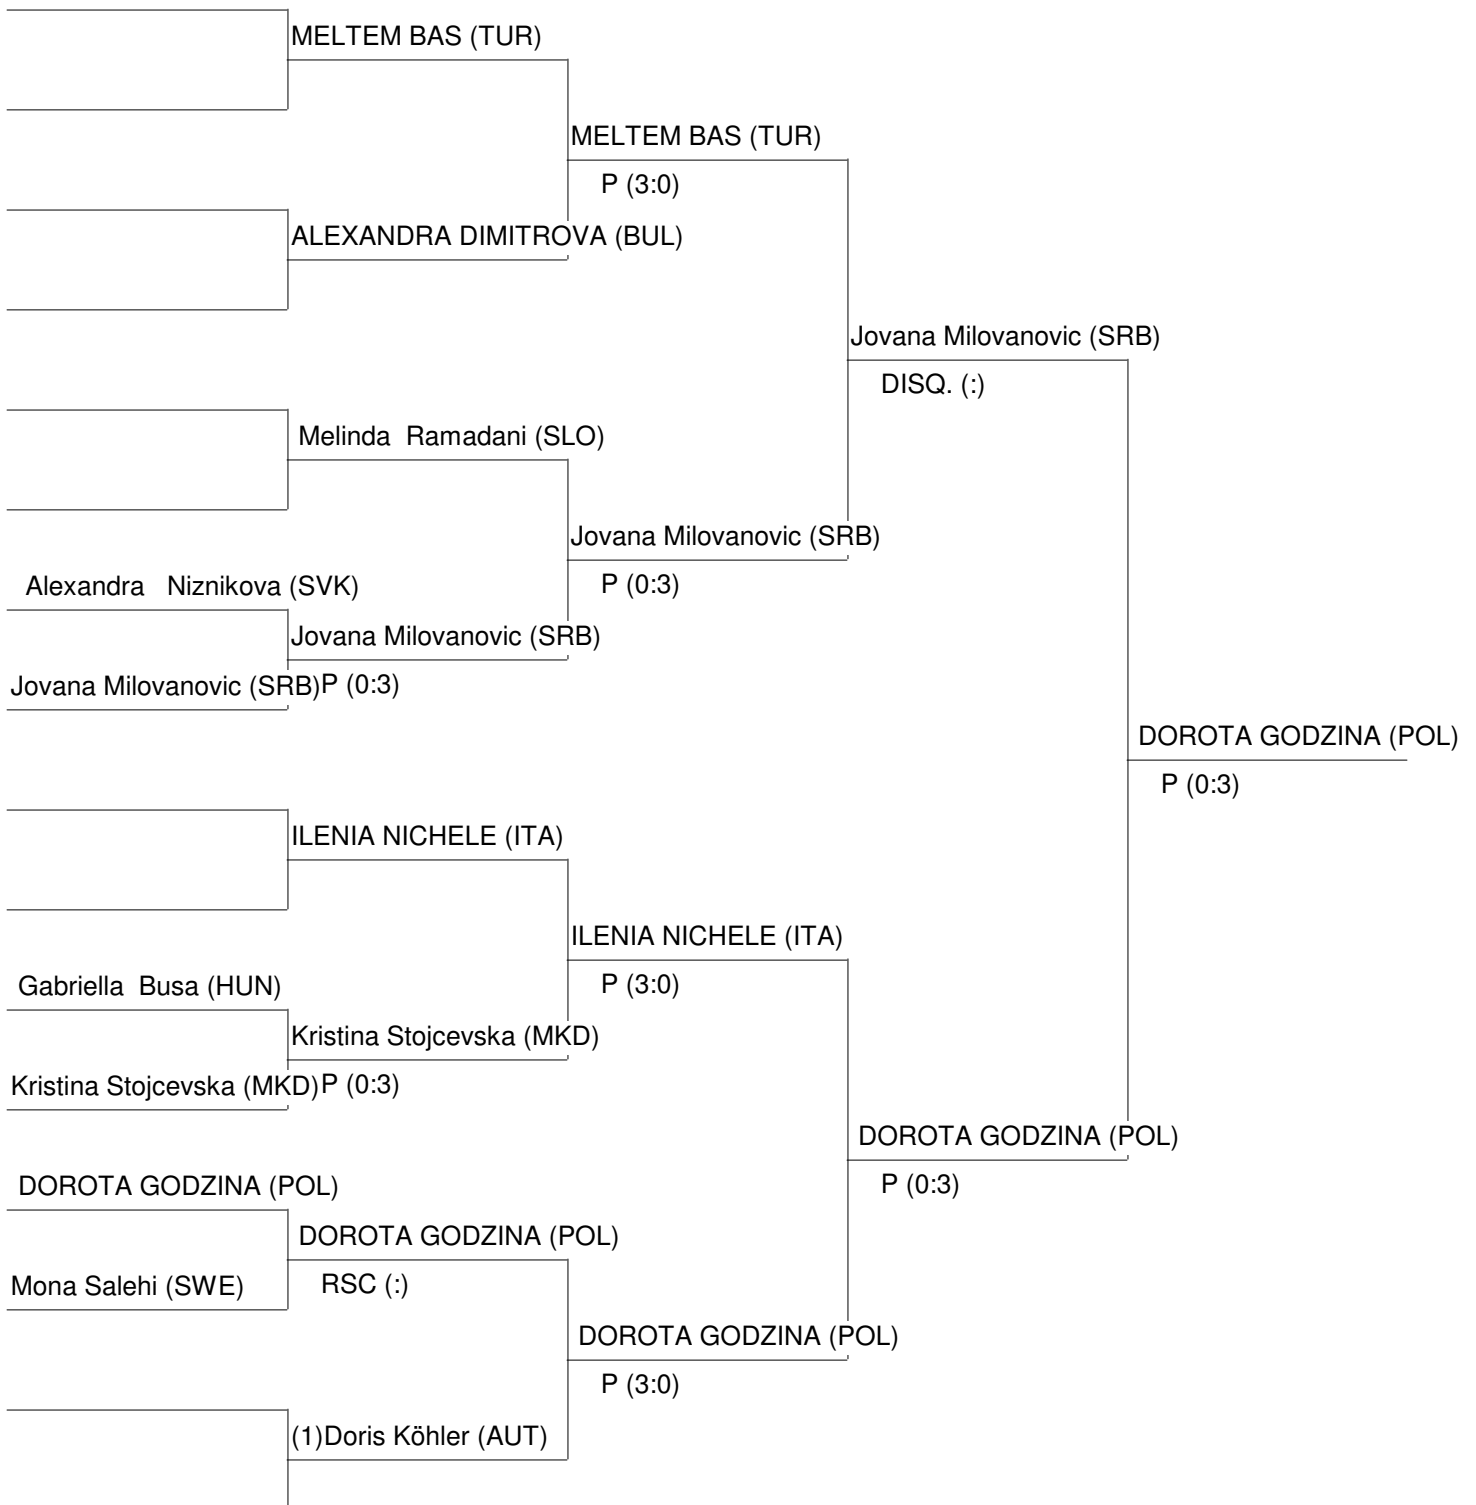

21.10.2015 - 01.11.2015

KL men +94 kg

WORLD CHAMPIONSHIPS 2015 (KL, K1, LK)

Belgrade [SRB]

21.10.2015 - 01.11.2015

KL women -50 kg

WORLD CHAMPIONSHIPS 2015 (KL, K1, LK)
Belgrade [SRB]
21.10.2015 - 01.11.2015

KL women -55 kg

WORLD CHAMPIONSHIPS 2015 (KL, K1, LK)
 Belgrade [SRB]
 21.10.2015 - 01.11.2015

KL women -60 kg

WORLD CHAMPIONSHIPS 2015 (KL, K1, LK)
 Belgrade [SRB]
 21.10.2015 - 01.11.2015

KL women -65 kg