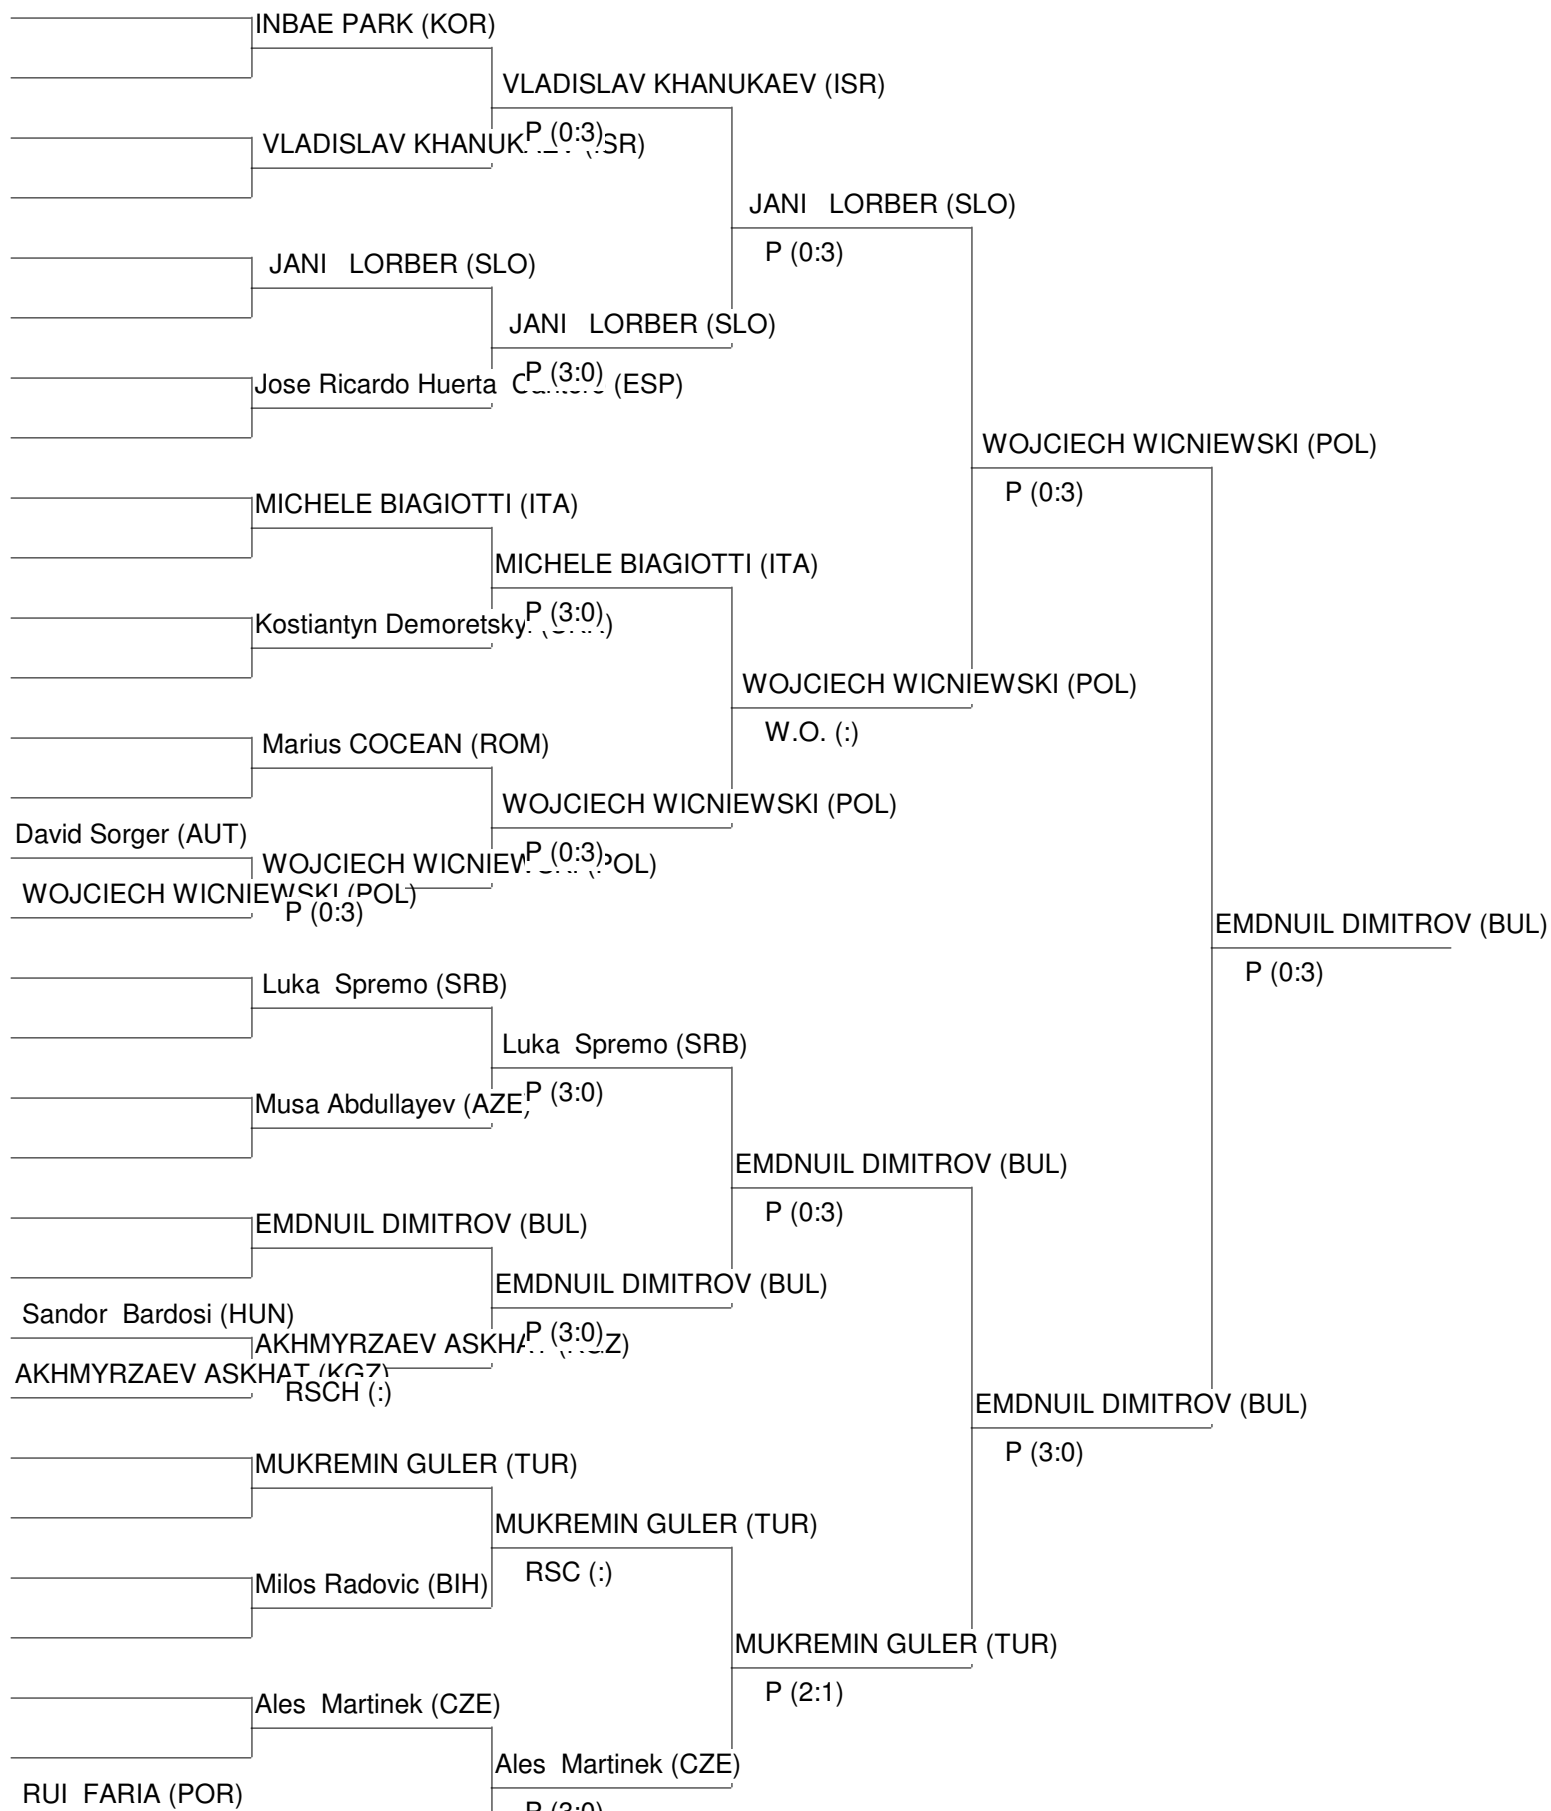

(2) JERZY WROSSKI (POL)

KL men -79 kg

WORLD CHAMPIONSHIPS 2015 (KL, K1, LK)

Belgrade [SRB]

21.10.2015 - 01.11.2015

KL men -84 kg

WORLD CHAMPIONSHIPS 2015 (KL, K1, LK)

Belgrade [SRB]