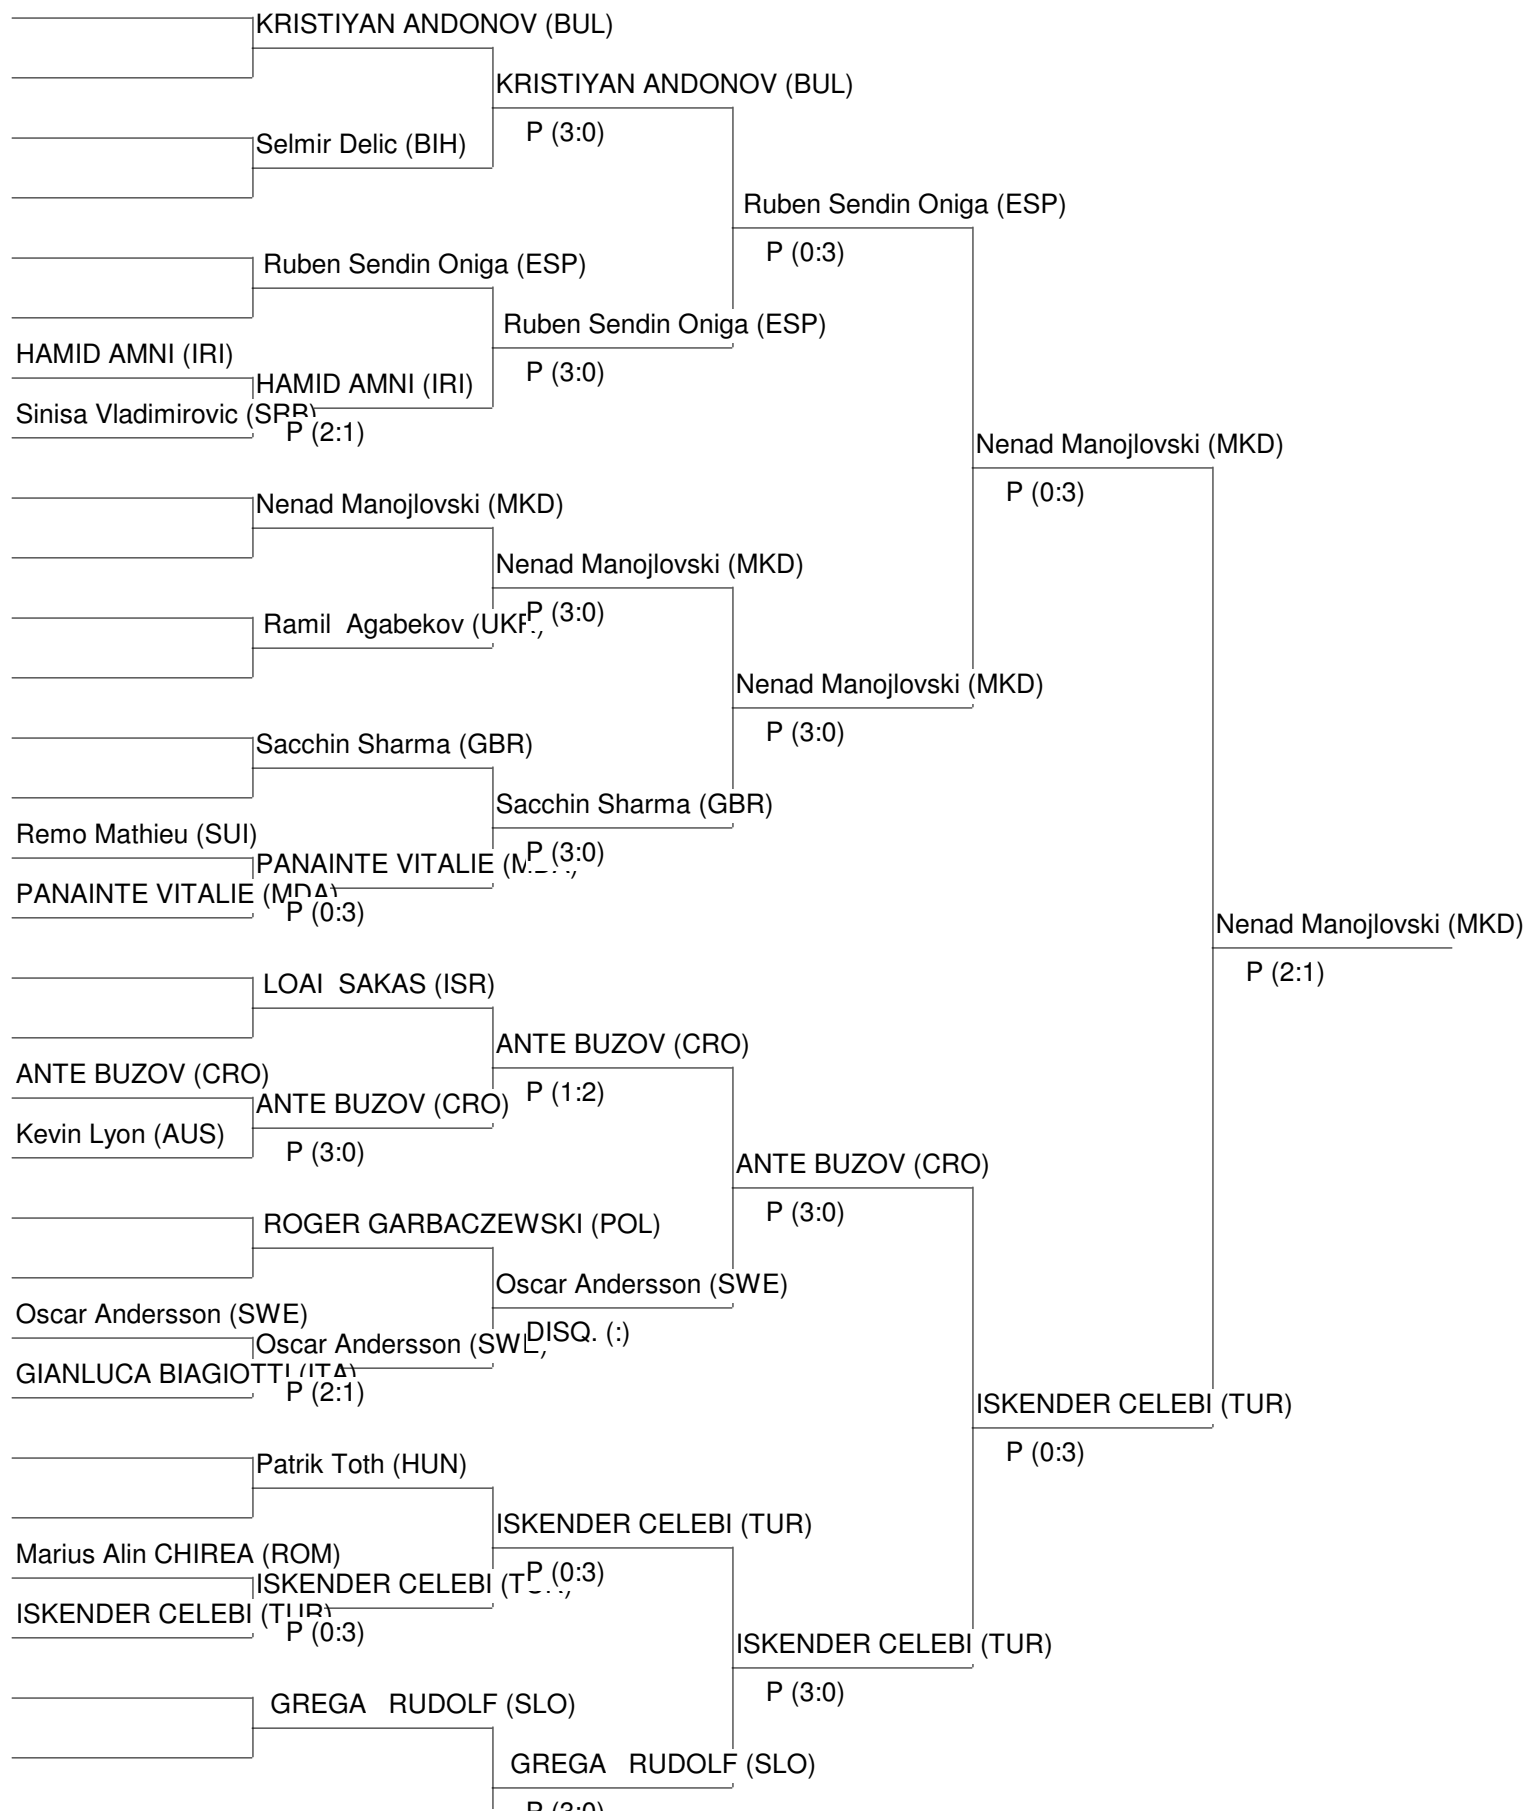

KL men -69 kg

WORLD CHAMPIONSHIPS 2015 (KL, K1, LK)

Belgrade [SRB]

21.10.2015 - 01.11.2015