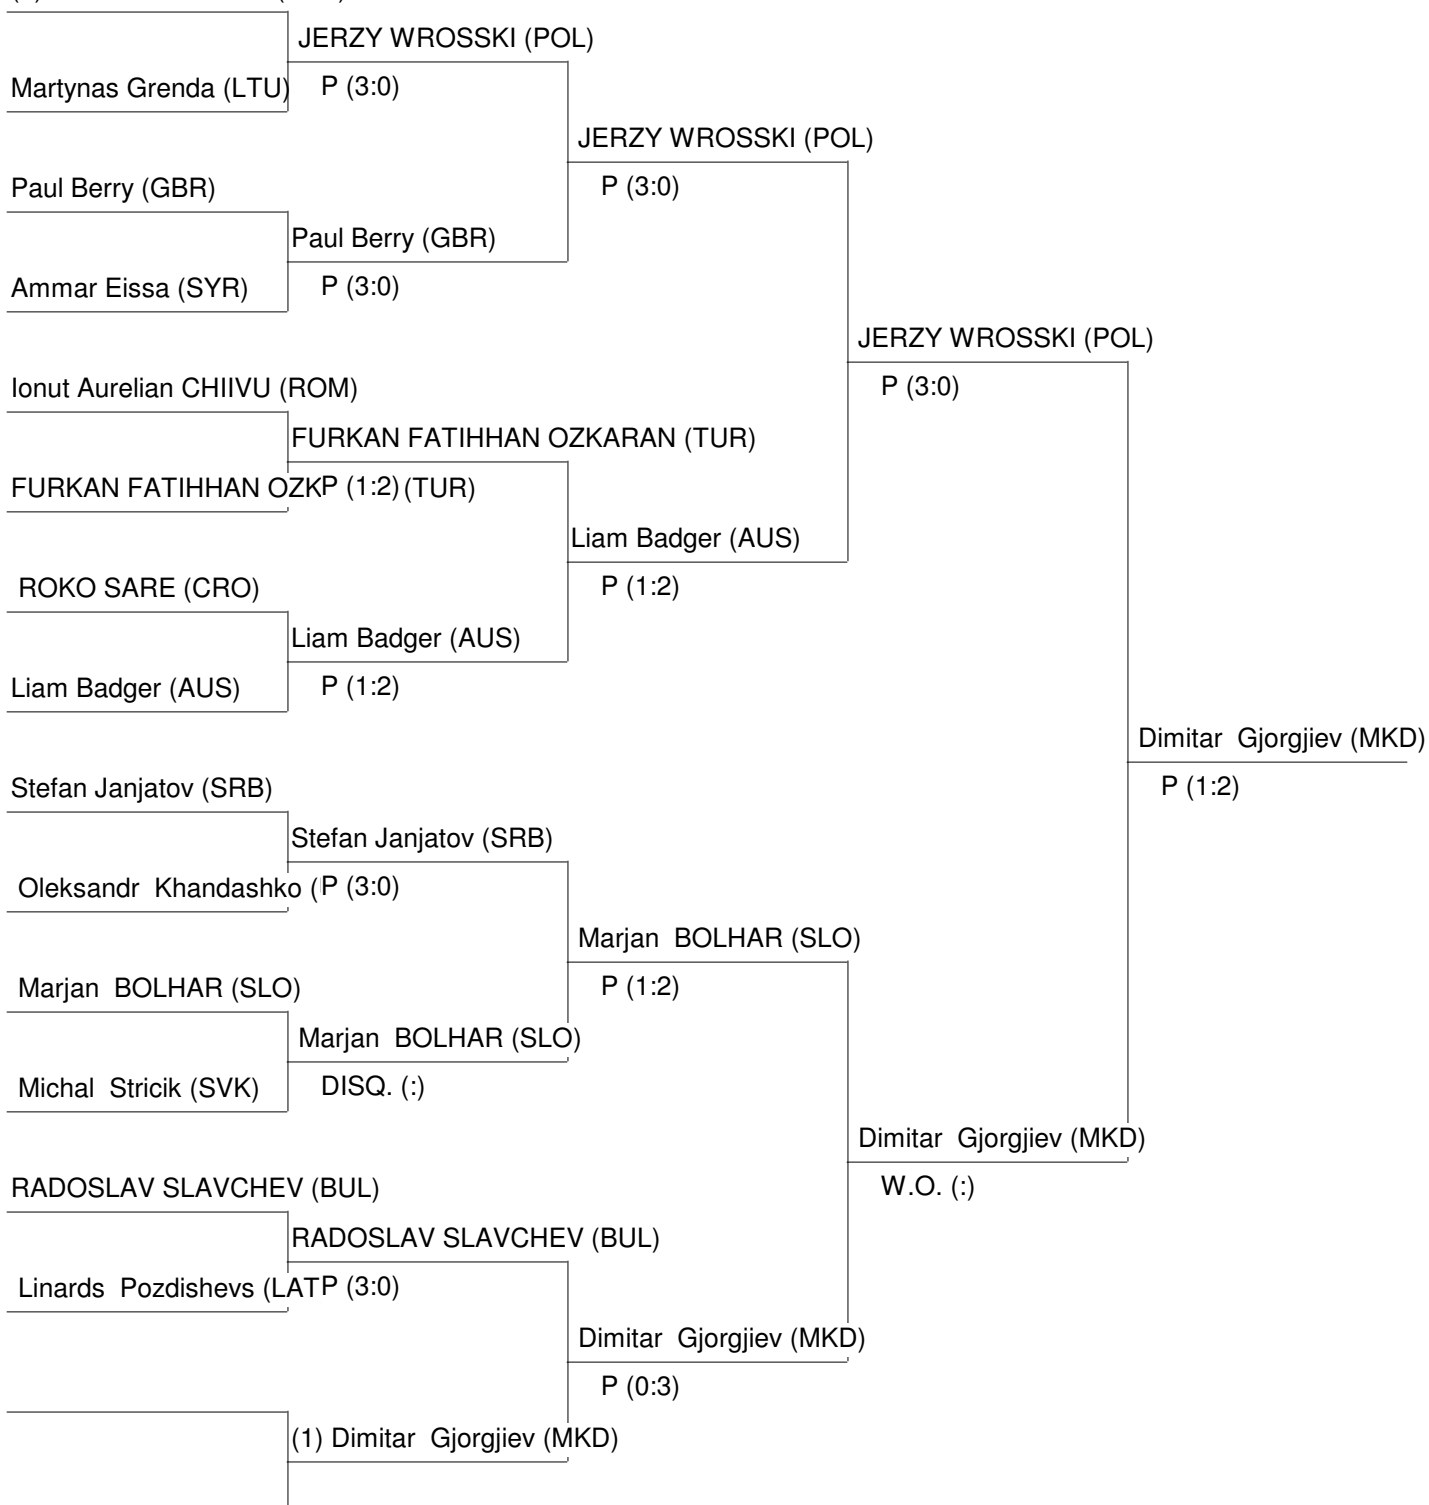

KL men -74 kg

WORLD CHAMPIONSHIPS 2015 (KL, K1, LK)

Belgrade [SRB]

21.10.2015 - 01.11.2015

(2) JERZY WROSSKI (POL)