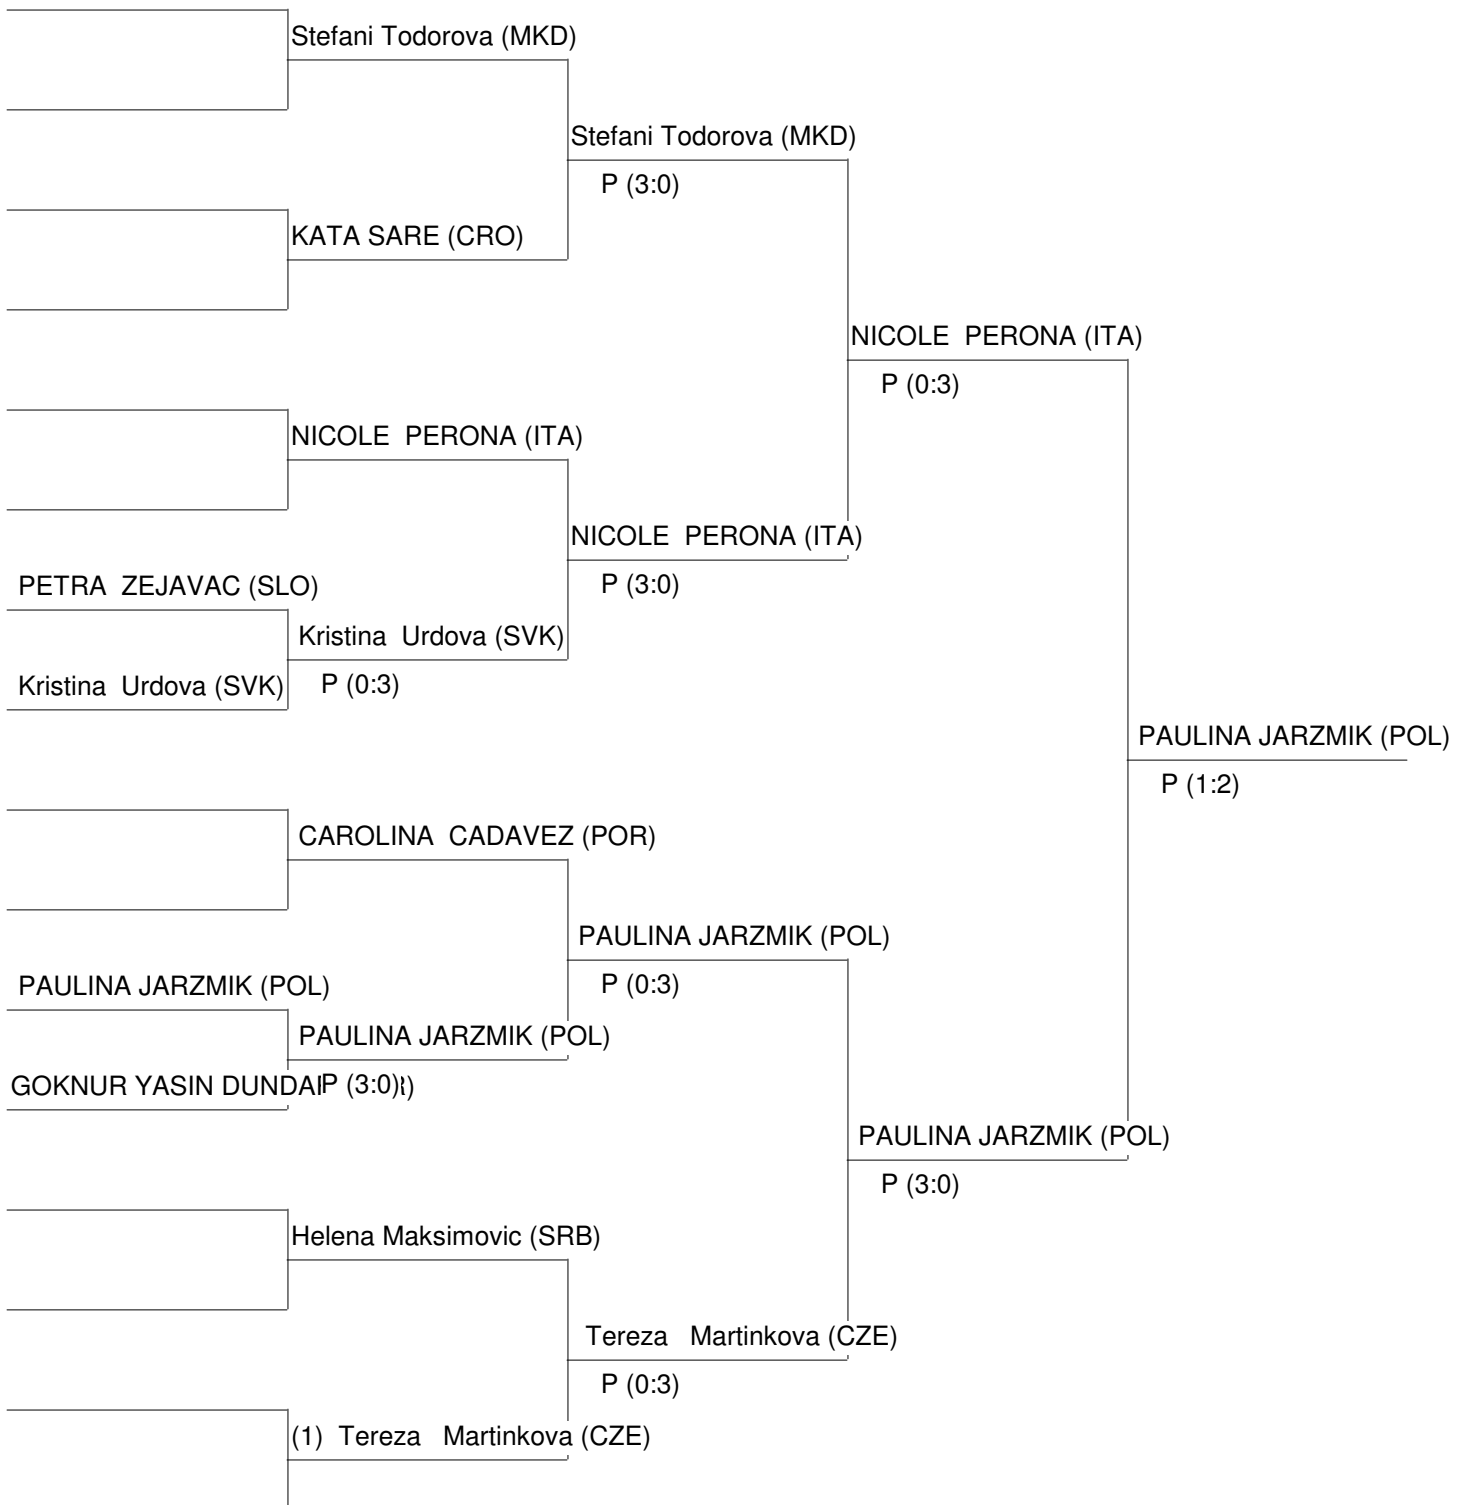

21.10.2015 - 01.11.2015

KL men +94 kg

WORLD CHAMPIONSHIPS 2015 (KL, K1, LK)

Belgrade [SRB]

21.10.2015 - 01.11.2015

KL women -50 kg

WORLD CHAMPIONSHIPS 2015 (KL, K1, LK)
Belgrade [SRB]
21.10.2015 - 01.11.2015

KL women -55 kg

WORLD CHAMPIONSHIPS 2015 (KL, K1, LK)
 Belgrade [SRB]
 21.10.2015 - 01.11.2015

KL women -60 kg

WORLD CHAMPIONSHIPS 2015 (KL, K1, LK)
 Belgrade [SRB]
 21.10.2015 - 01.11.2015

KL women -65 kg