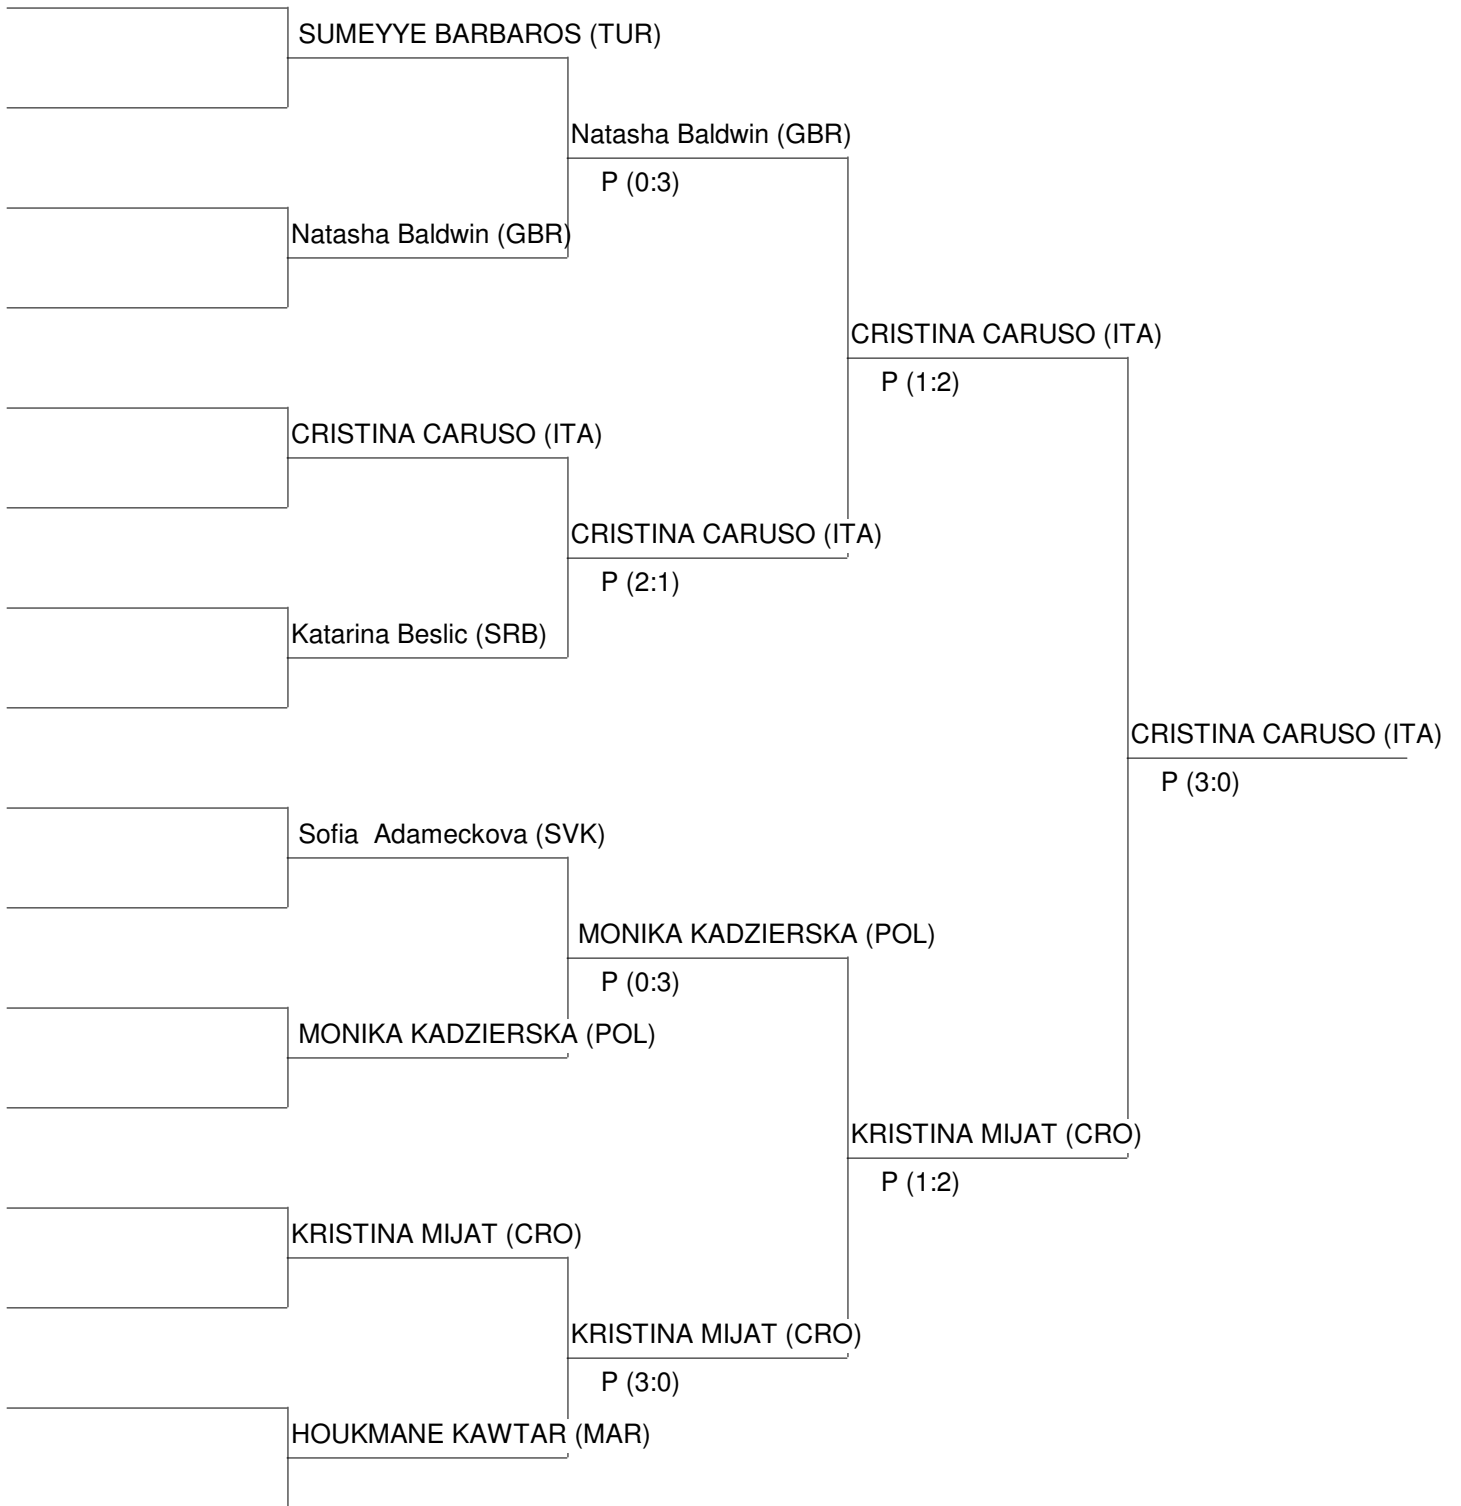

KL women -65 kg

WORLD CHAMPIONSHIPS 2015 (KL, K1, LK)
Belgrade [SRB]
21.10.2015 - 01.11.2015