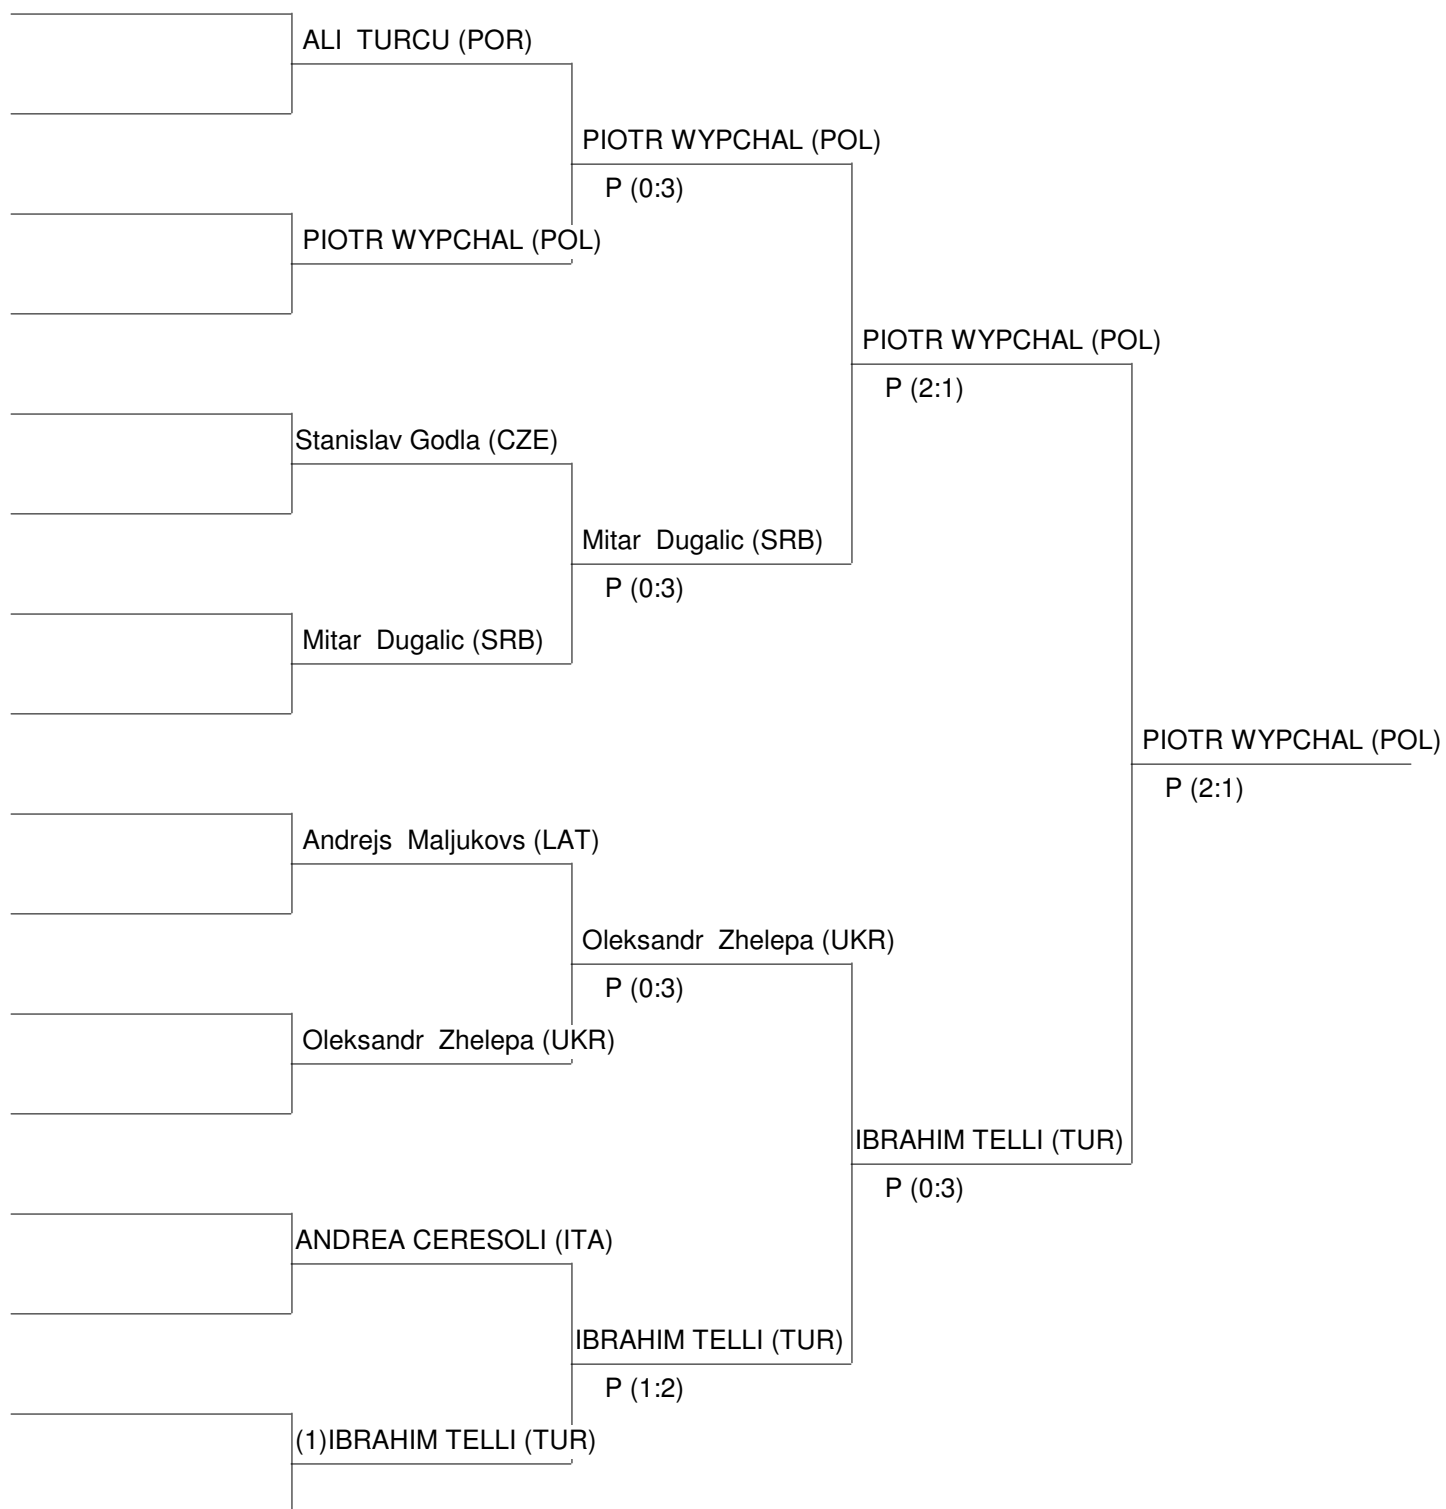

KL men -94 kg

WORLD CHAMPIONSHIPS 2015 (KL, K1, LK)

Belgrade [SRB]

21.10.2015 - 01.11.2015