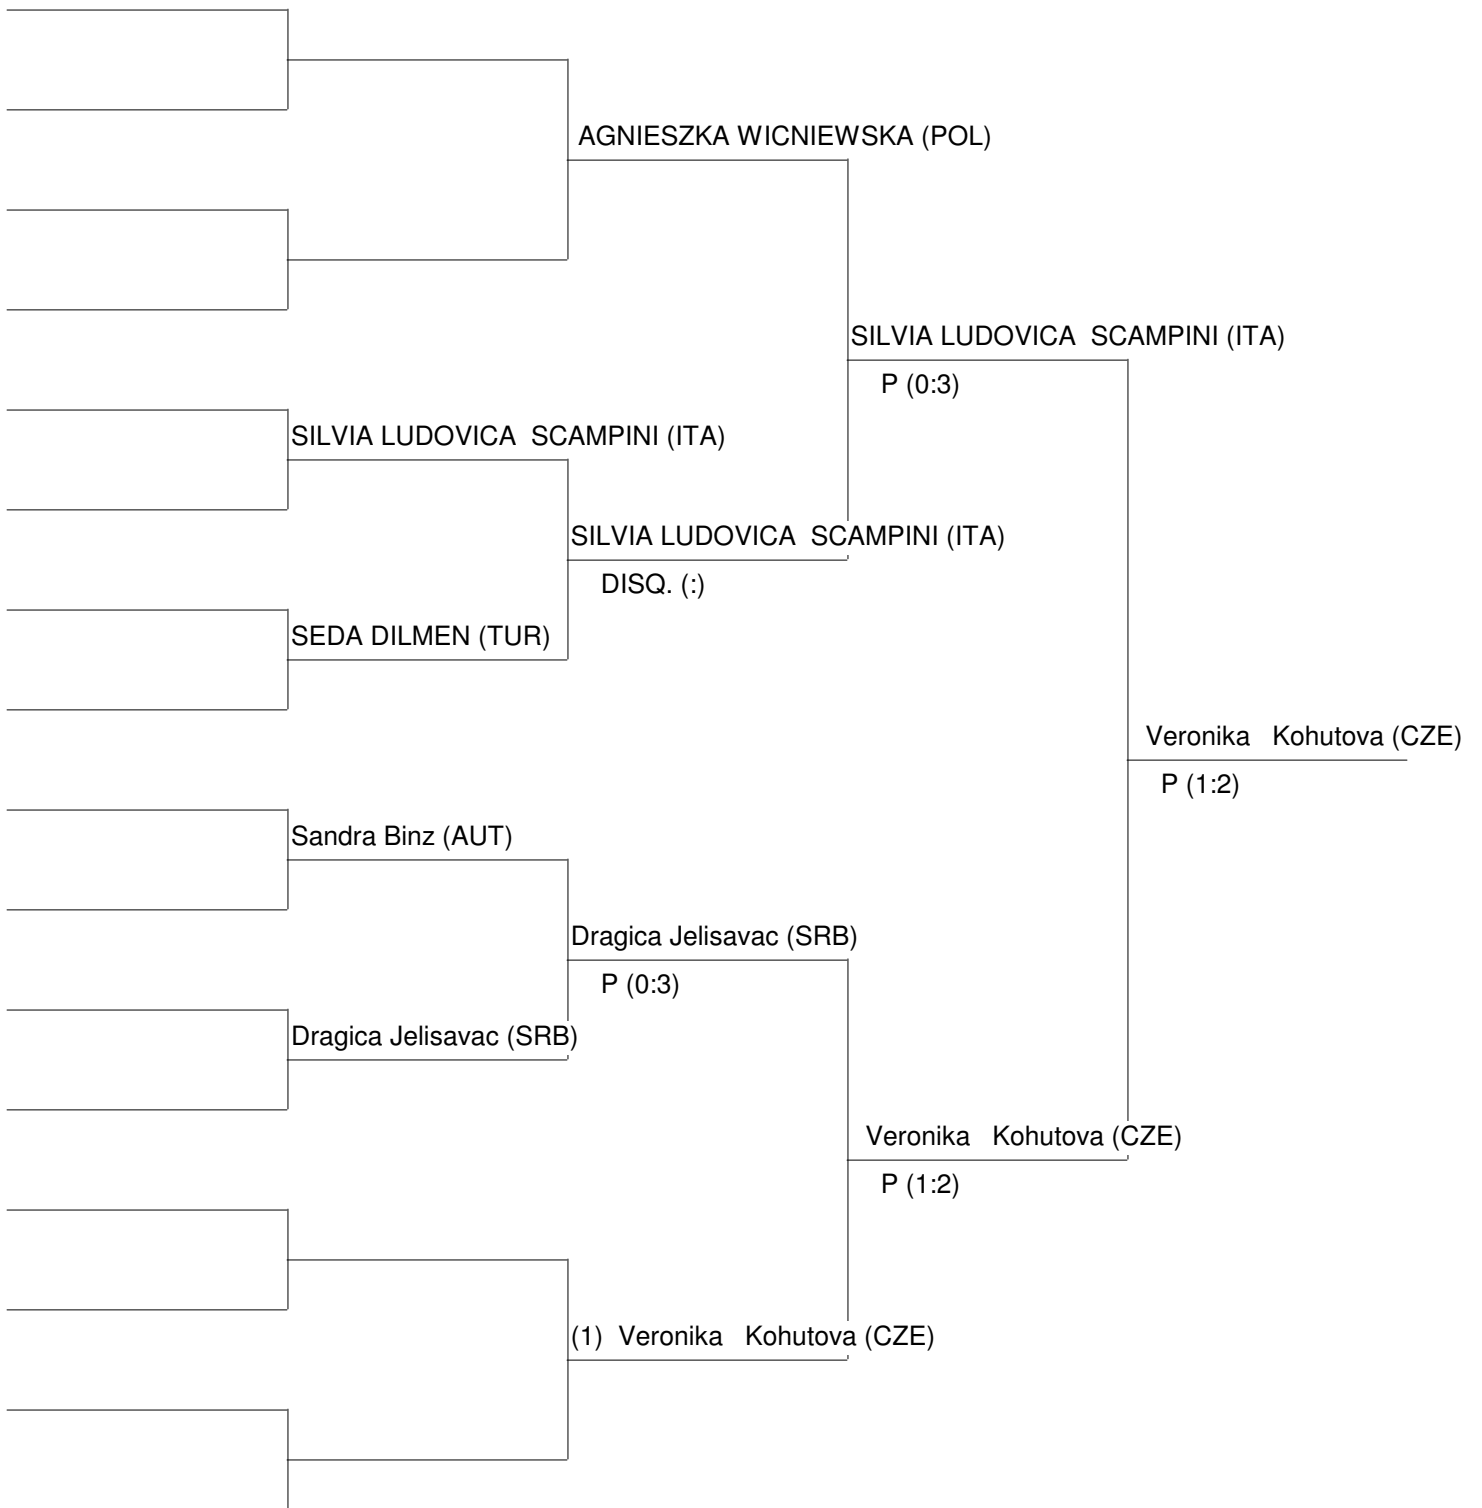

KL women -70 kg

WORLD CHAMPIONSHIPS 2015 (KL, K1, LK)
Belgrade [SRB]
21.10.2015 - 01.11.2015