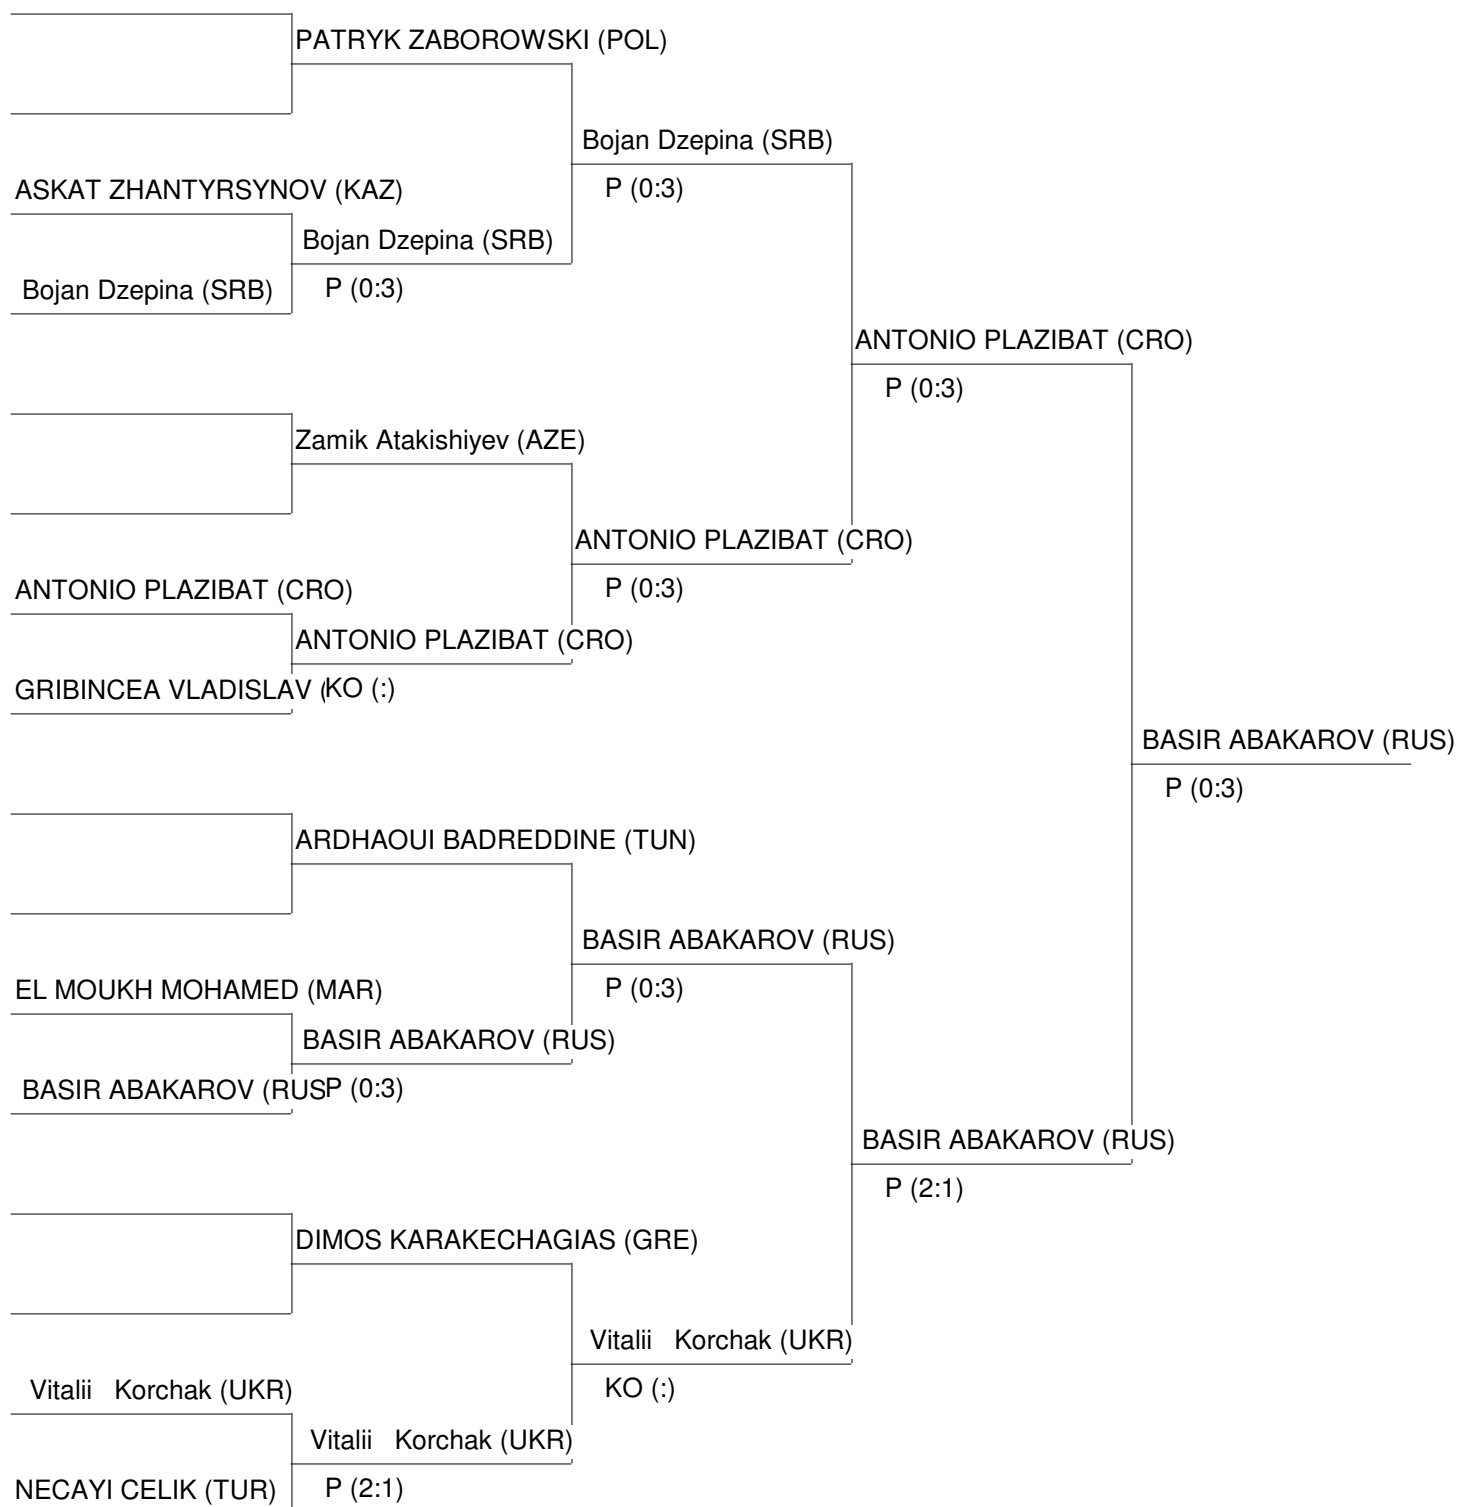

LK men -91kg

WORLD CHAMPIONSHIPS 2015 (KL, K1, LK)

Belgrade [SRB]

21.10.2015 - 01.11.2015