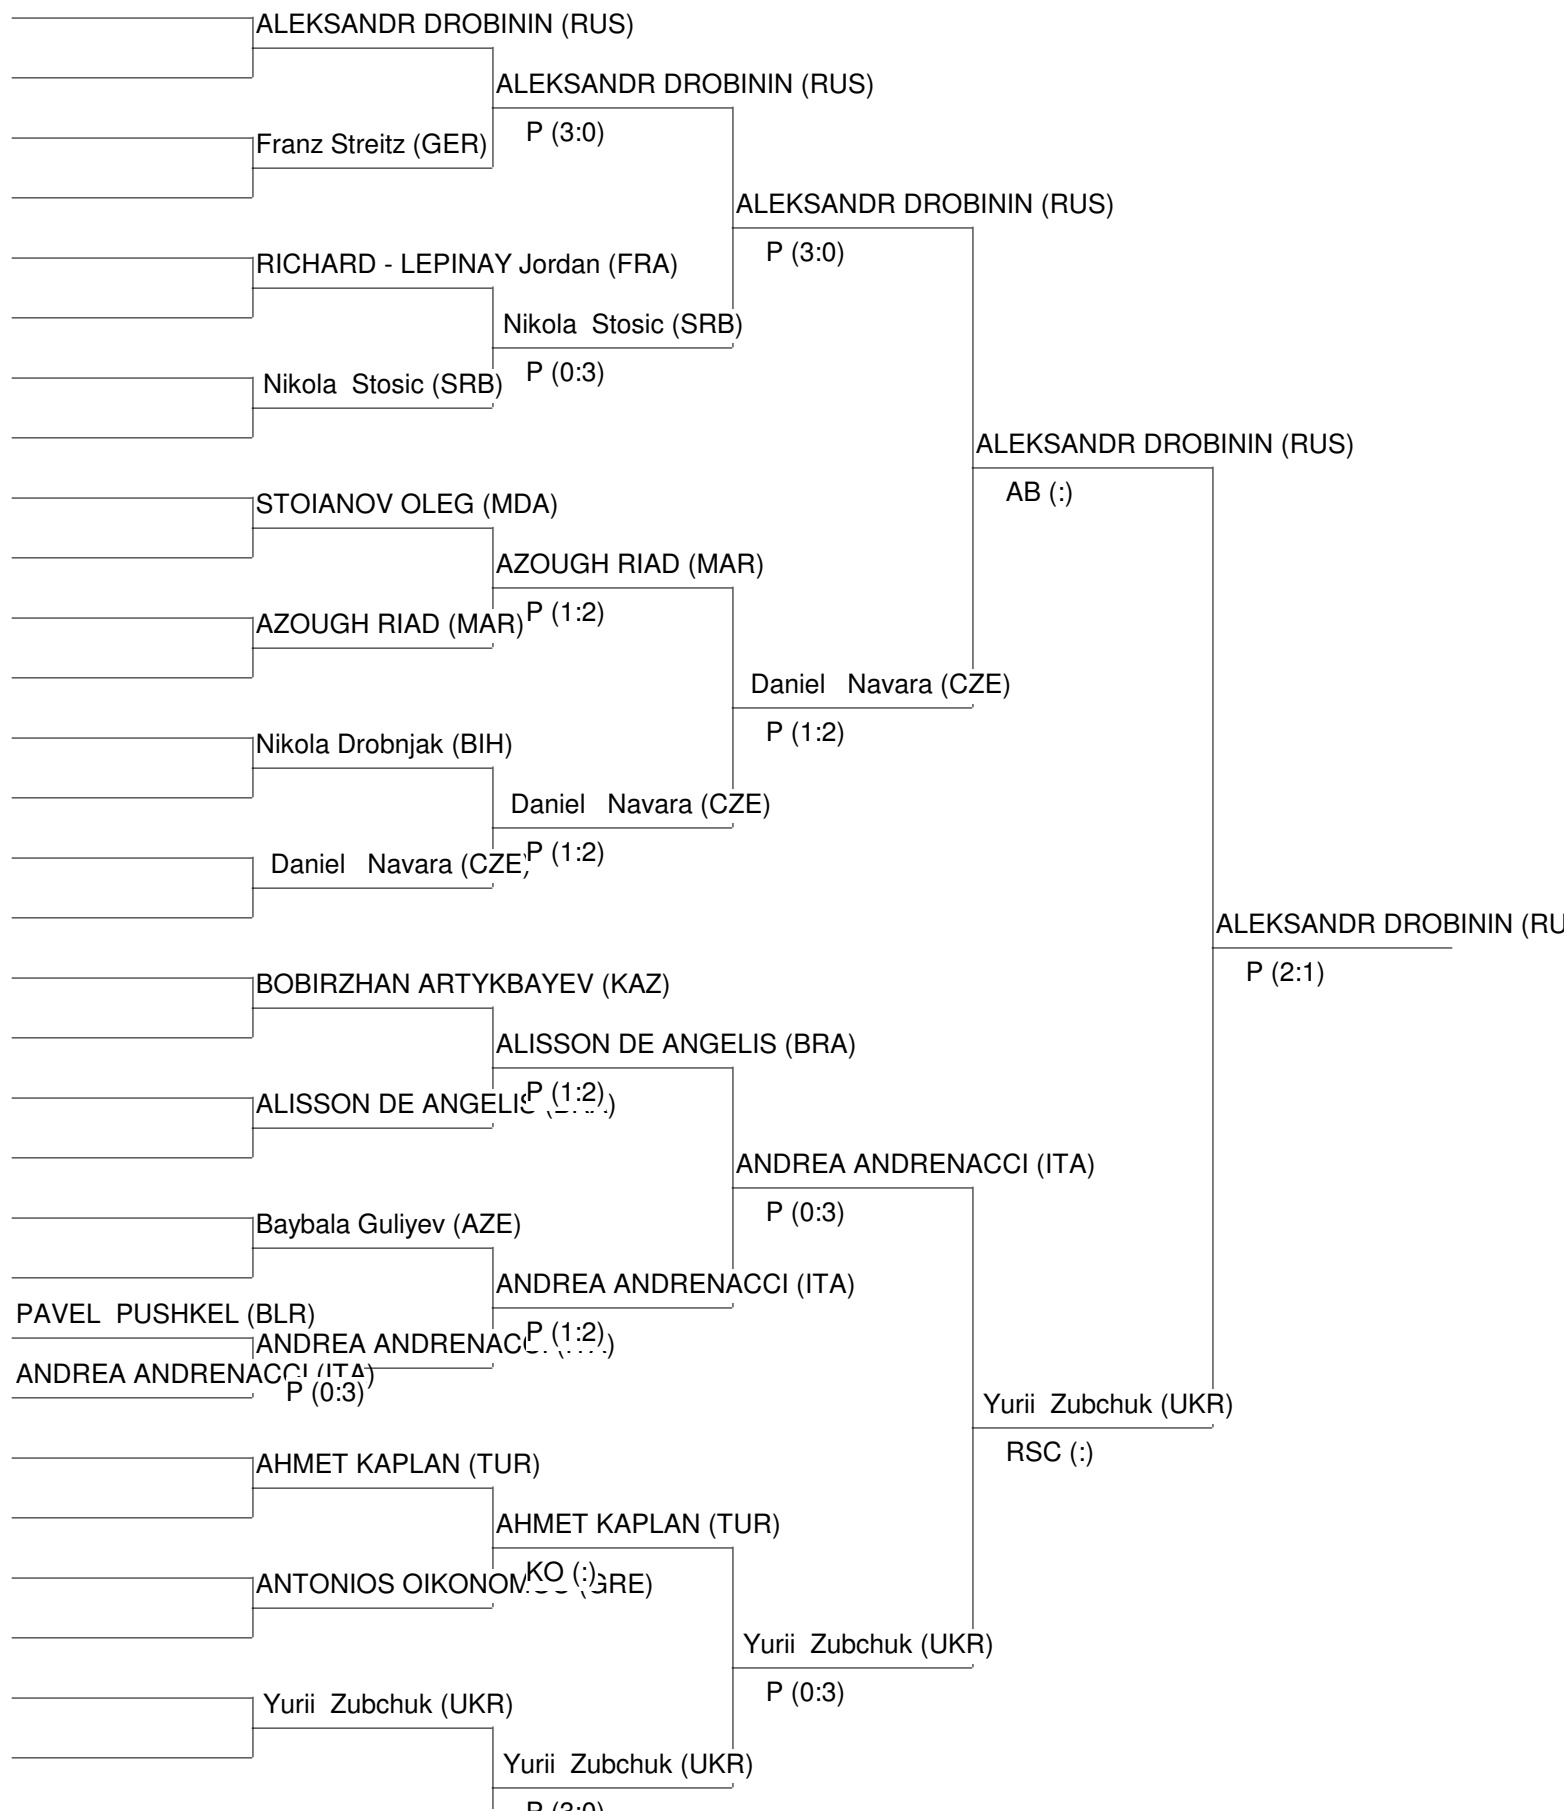

LK men -81kg

WORLD CHAMPIONSHIPS 2015 (KL, K1, LK)

Belgrade [SRB]

21.10.2015 - 01.11.2015