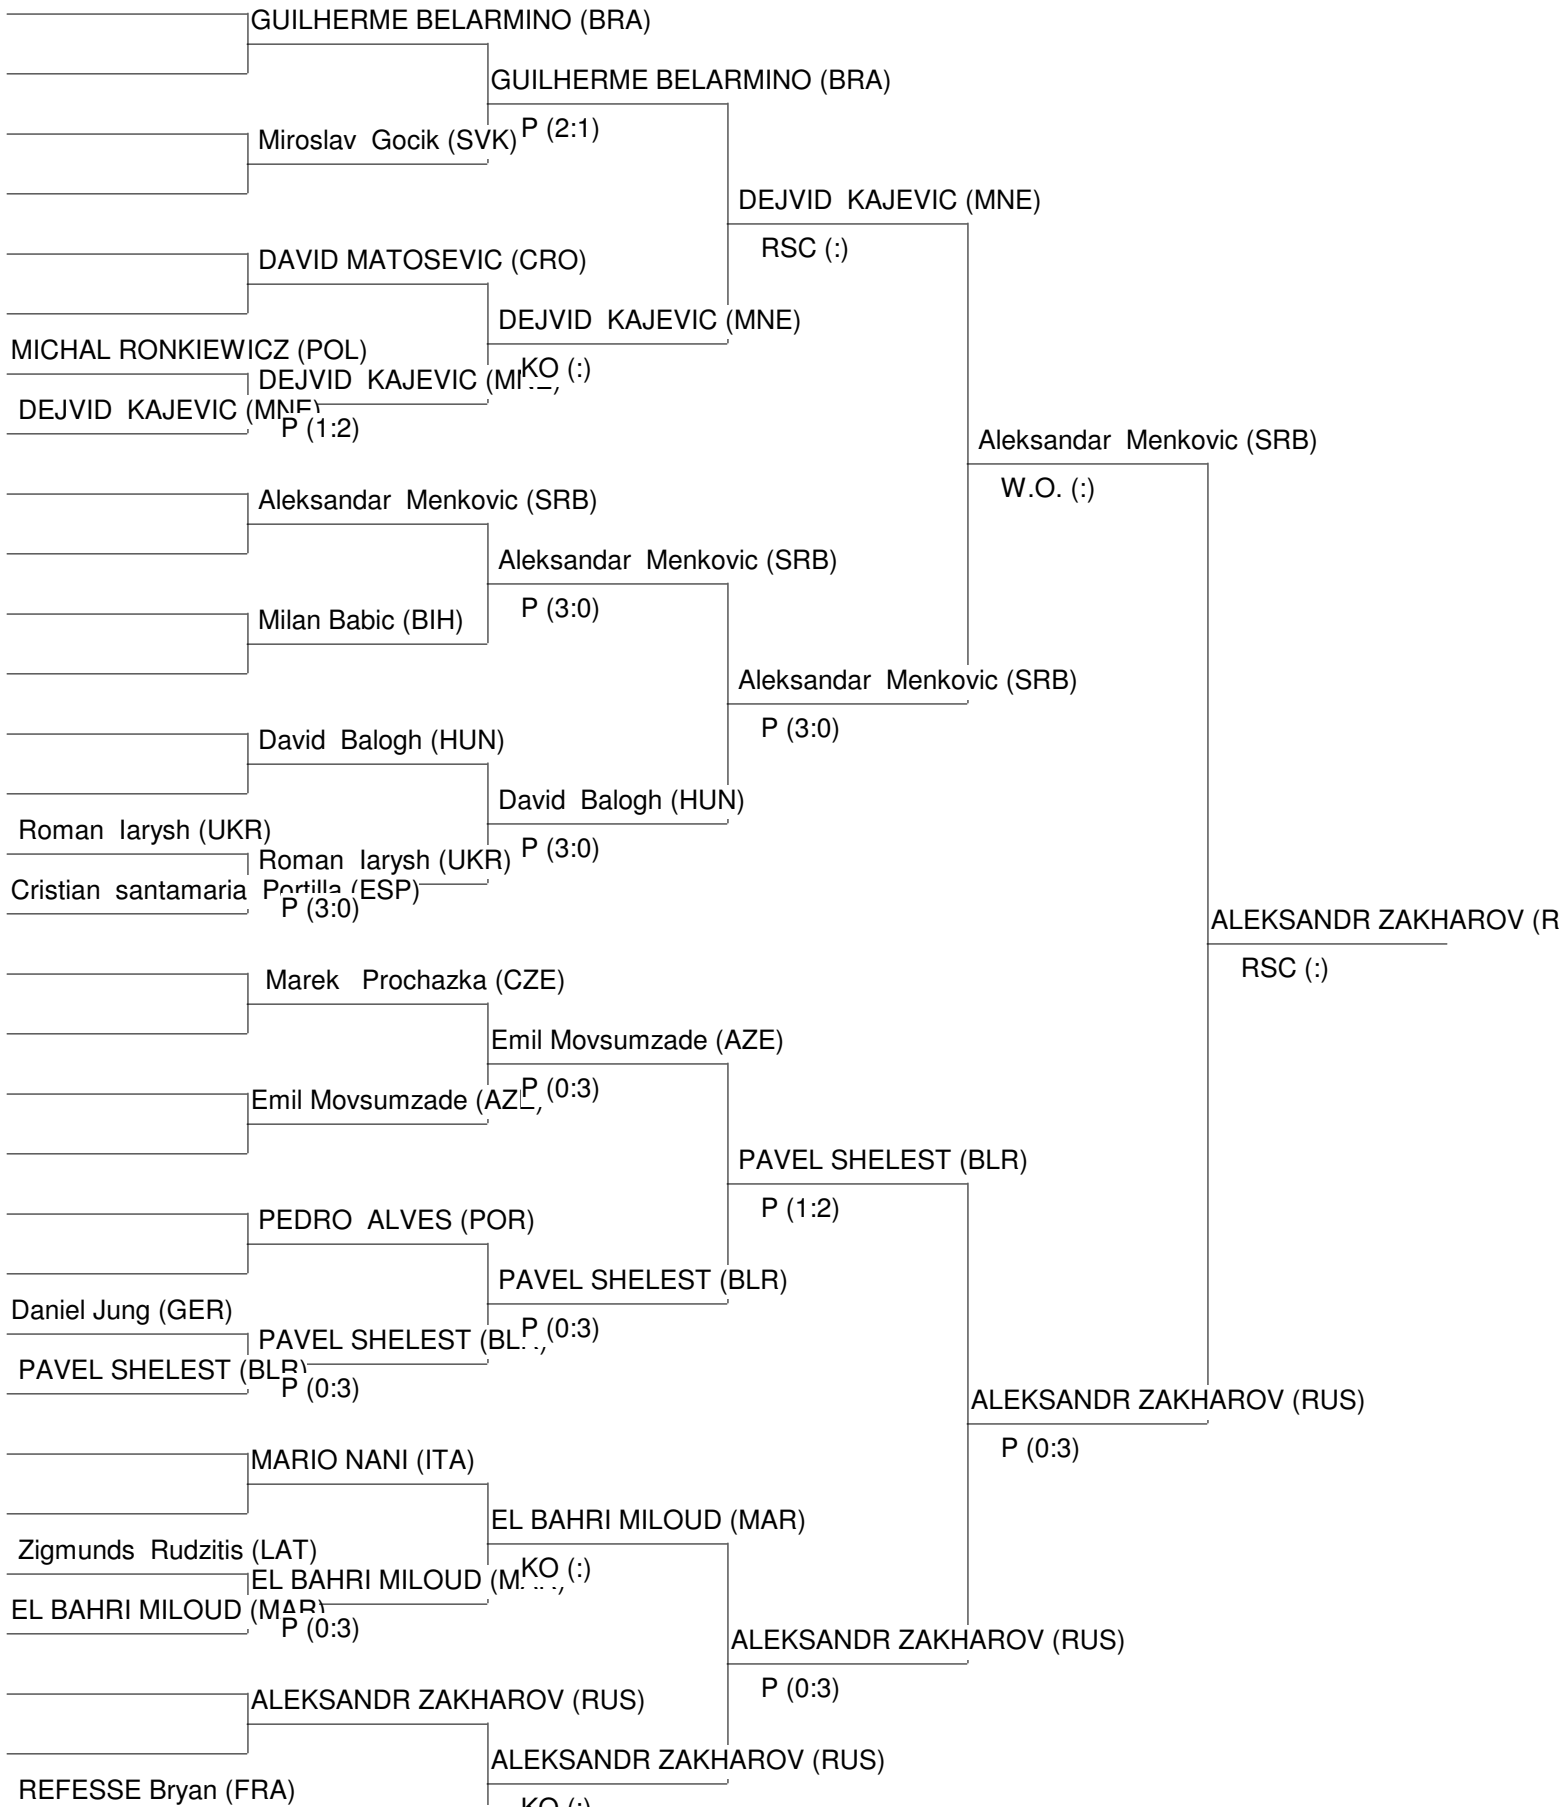

LK men -75kg

WORLD CHAMPIONSHIPS 2015 (KL, K1, LK)
Belgrade [SRB]
21.10.2015 - 01.11.2015