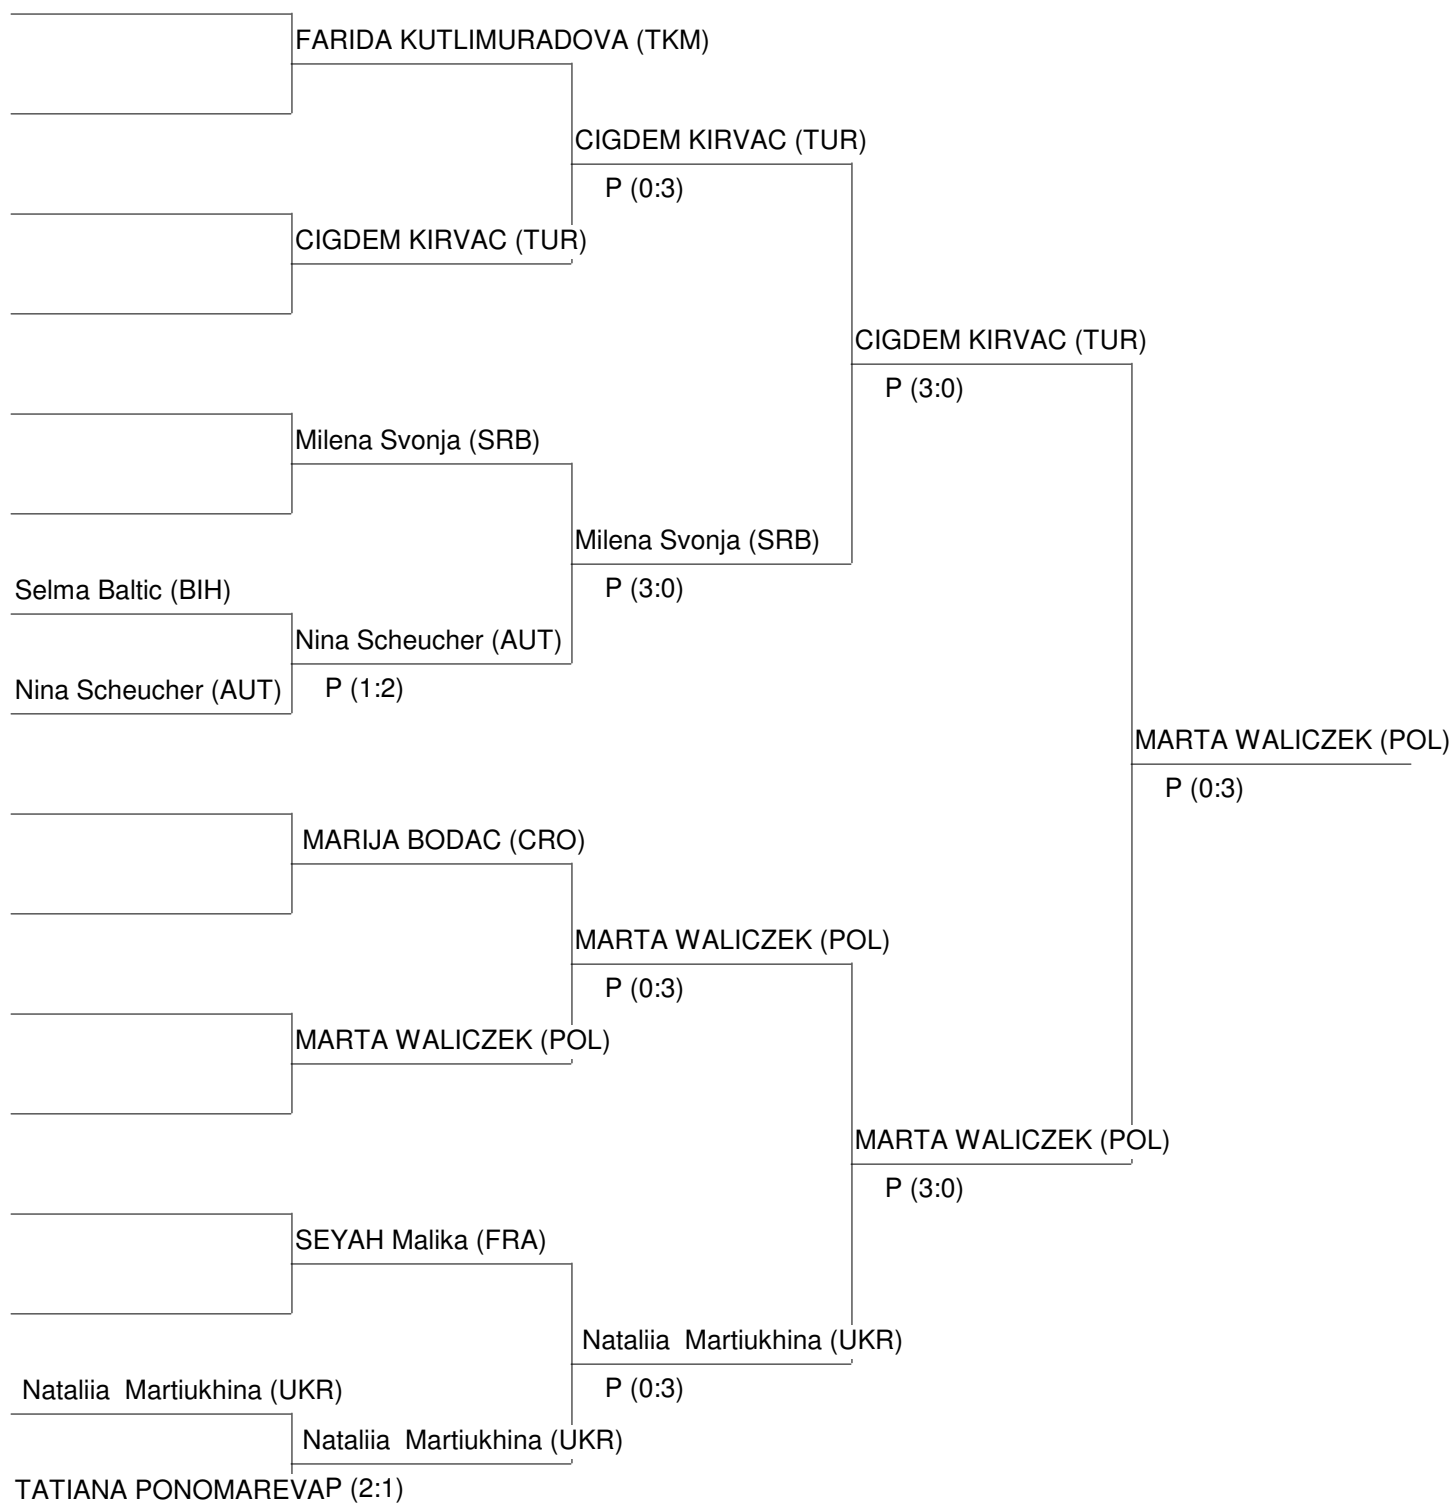

LK women -60kg

WORLD CHAMPIONSHIPS 2015 (KL, K1, LK)

Belgrade [SRB]

21.10.2015 - 01.11.2015